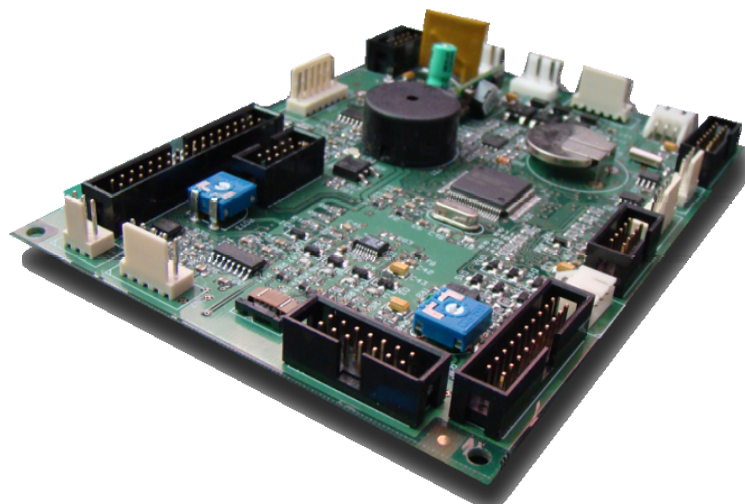

## Key features

- Graphic LCD screen with Touch screen available
- Accepts up to 6 types of coins
- Ticket showing the measurements
- Multiple languages
- Chip card reader available
- Remote management available (GSM/3G, Ethernet/WiFi)

## Blood pressure

- Oscillometric technique
- Intellicap technology for speedy measurement
- Irregular Heartbeat detection

## Scale and height meter

- Weight up to 225 Kg (500 lb.) in grades of 50 gr (0.1 lb.)
- Measures height up to 200 cm (6ft 7in) in increments of 1 cm (0.6 in)
- Automatic calibration system
- Calculates the body mass index automatically
- Measures the percentage of body fat available (BIA technique)